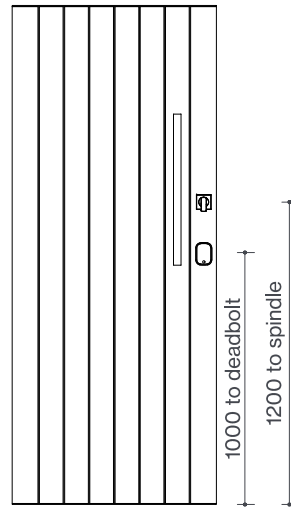

**ATFL00/
ATV00
(Pull handles
always 143)**

Apex with 600mm
Pull Handle

Assure with pull handle
(deadbolt below)

Assure with pull handle
(deadbolt above)

Std Optimum/
Yale 3109+/4109+

**Other Panels
(Pull handles
always 146)**

Apex with 600mm
Pull Handle

Assure with pull handle
(deadbolt below)

Assure with pull handle
(deadbolt above)

Std Optimum/
Yale 3109+/4109+