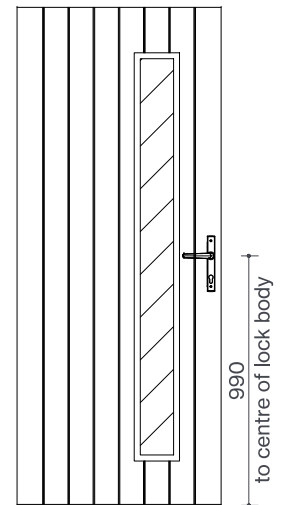

**ATFL00/
ATV00
(Pull handles
always 143)**

Apex with 600mm
Pull Handle

Assure with pull handle
(deadbolt below)

Assure with pull handle
(deadbolt above)

Std Optimum/
Yale 3109+/4109+

**Other Panels
(Pull handles
always 146)**

Apex with 600mm
Pull Handle

Assure with pull handle
(deadbolt below)

Assure with pull handle
(deadbolt above)

Std Optimum/
Yale 3109+/4109+