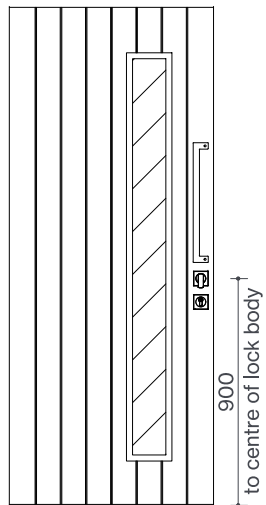

**ATFL00/
ATV00
(Pull handles
always 143)**

Apex with 600mm
Pull Handle

Assure with pull handle
(deadbolt below)

Assure with pull handle
(deadbolt above)

Std Optimum/
Yale 3109+/4109+

**Other Panels
(Pull handles
always 146)**

Apex with 600mm
Pull Handle

Assure with pull handle
(deadbolt below)

Assure with pull handle
(deadbolt above)

Std Optimum/
Yale 3109+/4109+