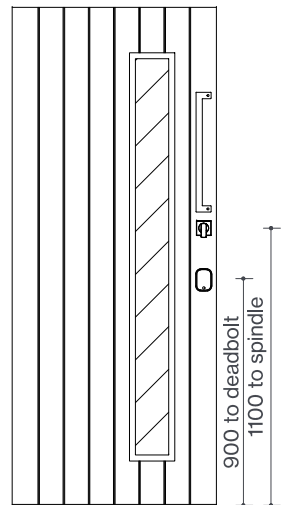

**ATFL00/
ATV00
(Pull handles
always 143)**

Apex with 600mm
Pull Handle

Assure with pull handle
(deadbolt below)

Assure with pull handle
(deadbolt above)

Std Optimum/
Yale 3109+/4109+

**Other Panels
(Pull handles
always 146)**

Apex with 600mm
Pull Handle

Assure with pull handle
(deadbolt below)

Assure with pull handle
(deadbolt above)

Std Optimum/
Yale 3109+/4109+