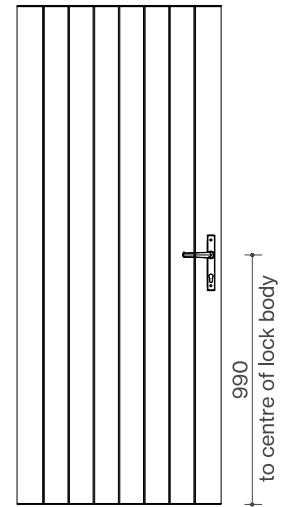

**ATFL00/
ATV00
(Pull handles
always 143)**

Apex with 600mm
Pull Handle

Assure with pull handle
(deadbolt below)

Assure with pull handle
(deadbolt above)

Std Optimum/
Yale 3109+/4109+

**Other Panels
(Pull handles
always 146)**

Apex with 600mm
Pull Handle

Assure with pull handle
(deadbolt below)

Assure with pull handle
(deadbolt above)

Std Optimum/
Yale 3109+/4109+