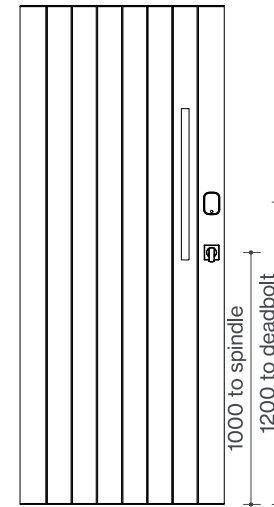

**ATFL00/
ATV00
(Pull handles
always 143)**

Apex with 600mm
Pull Handle

Assure with pull handle
(deadbolt below)

Assure with pull handle
(deadbolt above)

Std Optimum/
Yale 3109+/4109+

**Other Panels
(Pull handles
always 146)**

Apex with 600mm
Pull Handle

Assure with pull handle
(deadbolt below)

Assure with pull handle
(deadbolt above)

Std Optimum/
Yale 3109+/4109+