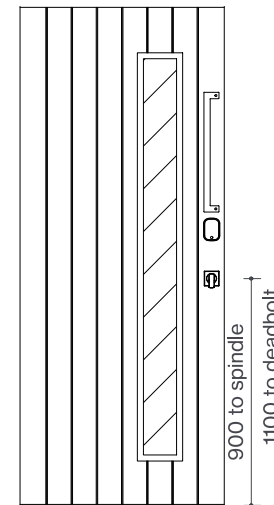

**ATFL00/
ATV00
(Pull handles
always 143)**

Apex with 600mm
Pull Handle

Assure with pull handle
(deadbolt below)

Assure with pull handle
(deadbolt above)

Std Optimum/
Yale 3109+/4109+

**Other Panels
(Pull handles
always 146)**

Apex with 600mm
Pull Handle

Assure with pull handle
(deadbolt below)

Assure with pull handle
(deadbolt above)

Std Optimum/
Yale 3109+/4109+