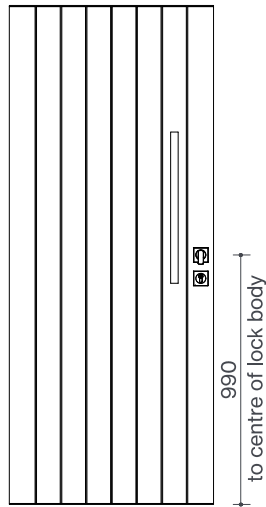

**ATFL00/
ATV00
(Pull handles
always 143)**

Apex with 600mm
Pull Handle

Assure with pull handle
(deadbolt below)

Assure with pull handle
(deadbolt above)

Std Optimum/
Yale 3109+/4109+

**Other Panels
(Pull handles
always 146)**

Apex with 600mm
Pull Handle

Assure with pull handle
(deadbolt below)

Assure with pull handle
(deadbolt above)

Std Optimum/
Yale 3109+/4109+