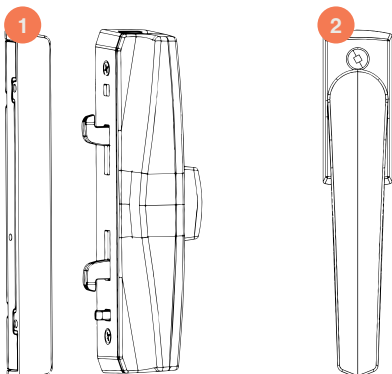

With two sliding panels, the stacking window allows around two thirds of the width of a window to open - great way to open up a home or office to the outdoors or just ventilate the area.

Bifold windows are commonly used in cafes and bars, but are also a great option for a servery dining experience in a home or office dining area. Bifold windows contain specially engineered hardware which enables the leaves to concertina or stack back to one or both ends, creating a large opening.

See page 09. for common configurations

Window Hardware

1. Aria Endeavour Sliding Window Handle.
2. Aria Twinbolt Bifold Handle

Available in all key powdercoat colours

Common Window Configurations

Fixed

Awning