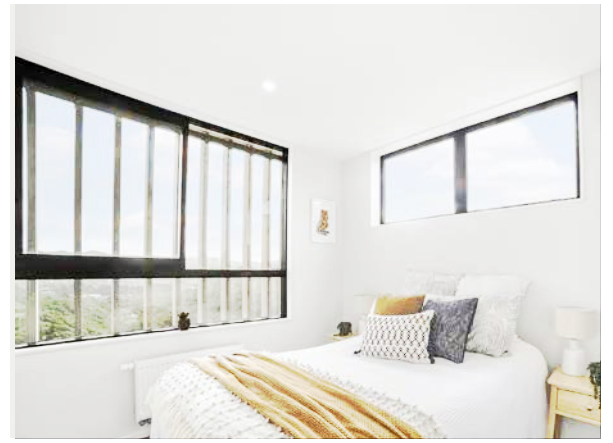

Sliding, Stacking & Bifold Windows

Sliding & stacking windows are ideal for areas of a home or office where you don't want obstructions beyond the frame, such as walkways or outdoor areas. Use a sliding or stacking window to open up the kitchen to the patio and create a connection with the guests - plus they work well as a servery.

Bi-parting sliding or stacking windows are perfect for creating large openings. Easy to use and their design means that the window can support large panes of glass, so natural light isn't compromised.

With two sliding panels, the stacking window allows around two thirds of the width of a window to open - great way to open up a home or office to the outdoors or just ventilate the area.

Bifold windows are commonly used in cafes and bars, but are also a great option for a servery dining experience in a home or office dining area. Bifold windows contain specially engineered hardware which enables the leaves to concertina or stack back to one or both ends, creating a large opening.

See page 09. for common configurations

Window Hardware

1. Aria Endeavour Sliding Window Handle.
2. Aria Twinbolt Bifold Handle

Available in all key powdercoat colours