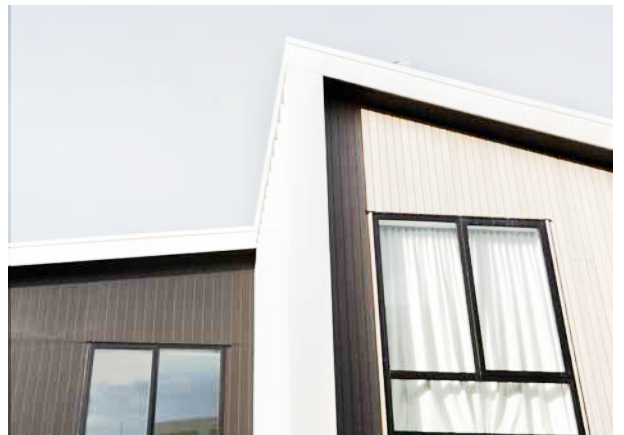

Awning, Fixed & Casement Windows

Awning windows are top hinged opening windows. They're a great option for ventilation and are the most common type of opening window in our homes and offices. Combine a set of awning windows with fixed windows for style and flexibility.

Fixed windows are a great way to capitalise on the scenery as large panes of glass provide unobscured views. Fixed windows also work well as sidelights or for additional light beside entrance doors, or to brighten up passageways or stairwells.

Casement windows are side opening windows, equally as good as the awning window for ventilation and light. Casements are often selected as a design feature throughout a home - or when the windows are tall and the height of the window doesn't allow for an awning style opening,

Restrictor stays are installed on opening windows when required according to the building code to maintain safety and protect the occupants of the building.

See page 09. for common configurations

Window Hardware

Aria Double Tongue Helix Handle.

Available in all key powdercoat colours