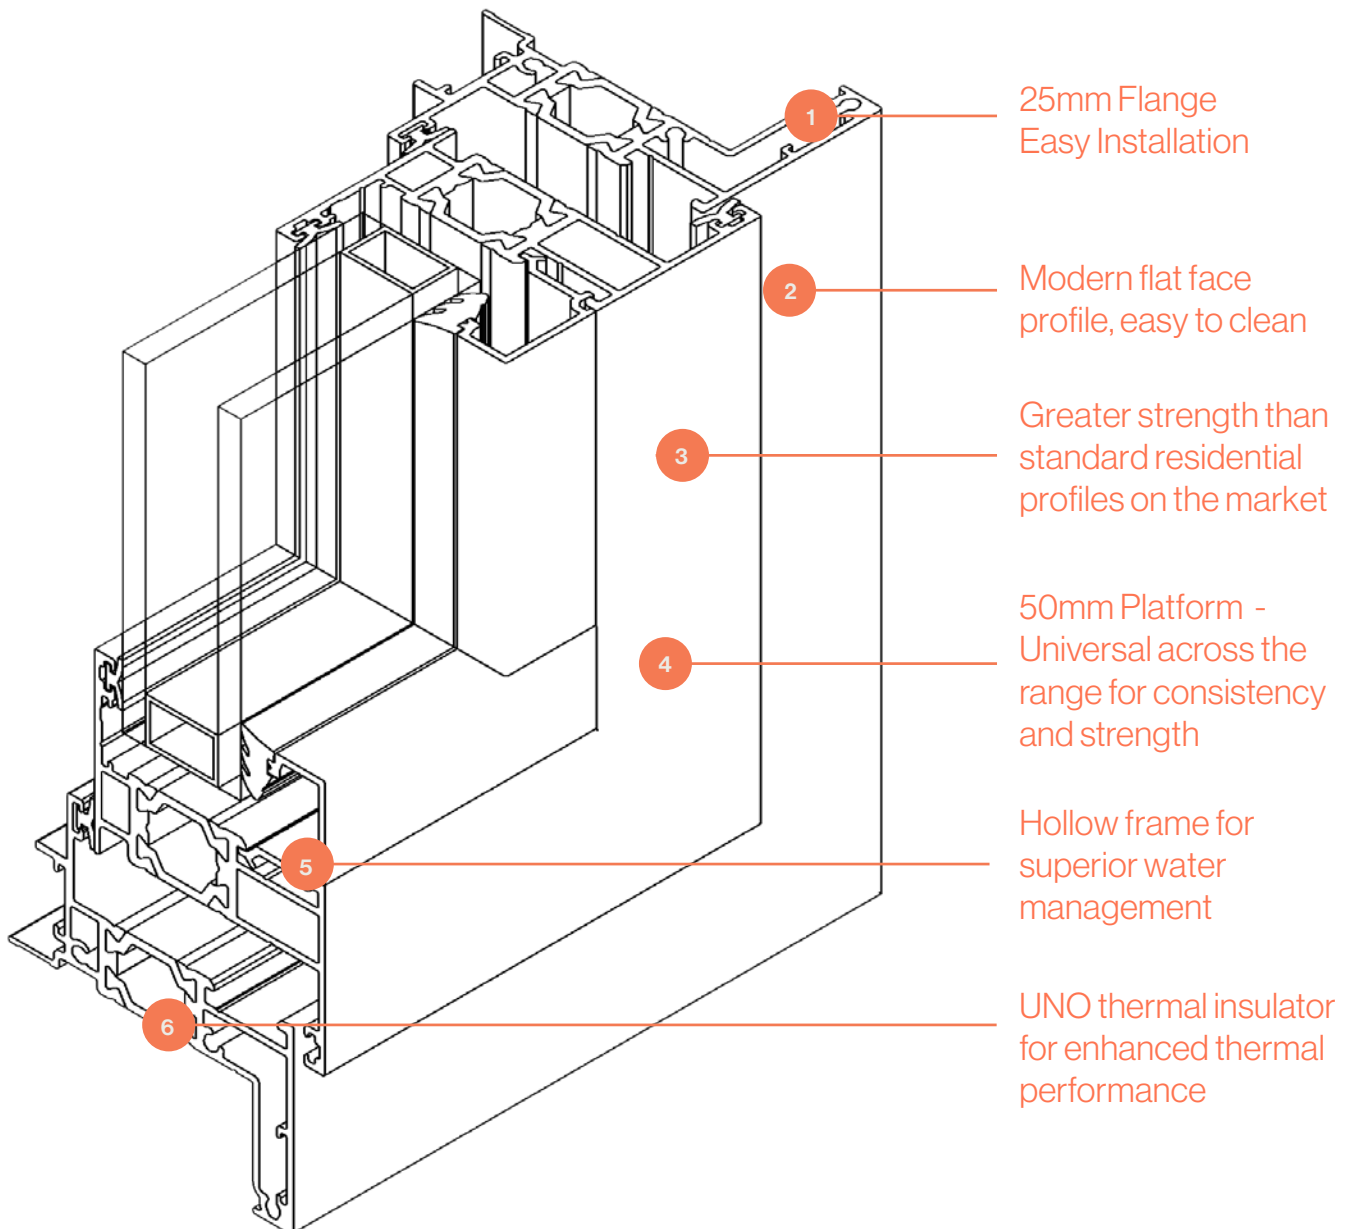

Discover the key UNO features

Our unique thermal frame is designed by our in-house technical team. Each part is carefully considered to bring you a strong, effective and superior window or door. Thermal properties mean that less heat is lost or transferred through the window, making the building more energy efficient.

By working through our own design team with feedback straight from customers and our factory, we've created a seamless end-to-end solution, all tested to NZ Standards.