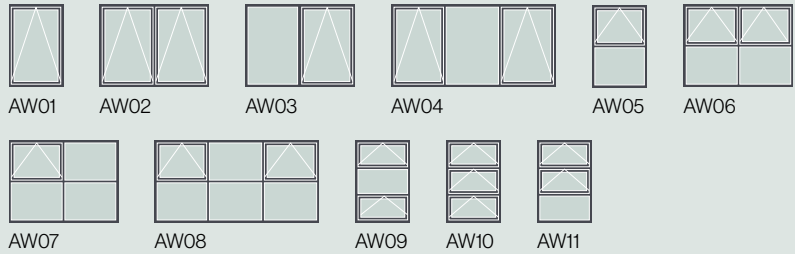

With two sliding panels, the stacking window allows around two thirds of the width of a window to open - great way to open up a home or office to the outdoors or just ventilate the area.

Bifold windows are commonly used in cafes and bars, but are also a great option for a servery dining experience in a home or office dining area. Bifold windows contain specially engineered hardware which enables the leaves to concertina or stack back to one or both ends, creating a large opening.

See page 09. for common configurations

Window Hardware

1. Aria Endeavour Sliding Window Handle.
2. Aria Twinbolt Bifold Handle

Available in all key powdercoat colours

Common Window Configurations

Fixed

Awning

Casement

Bifold

Sliding

Stacking

Want something more project specific?

Download our category brochures

UNO Windows & Doors is a company who supports builders, developers and construction companies on their projects.