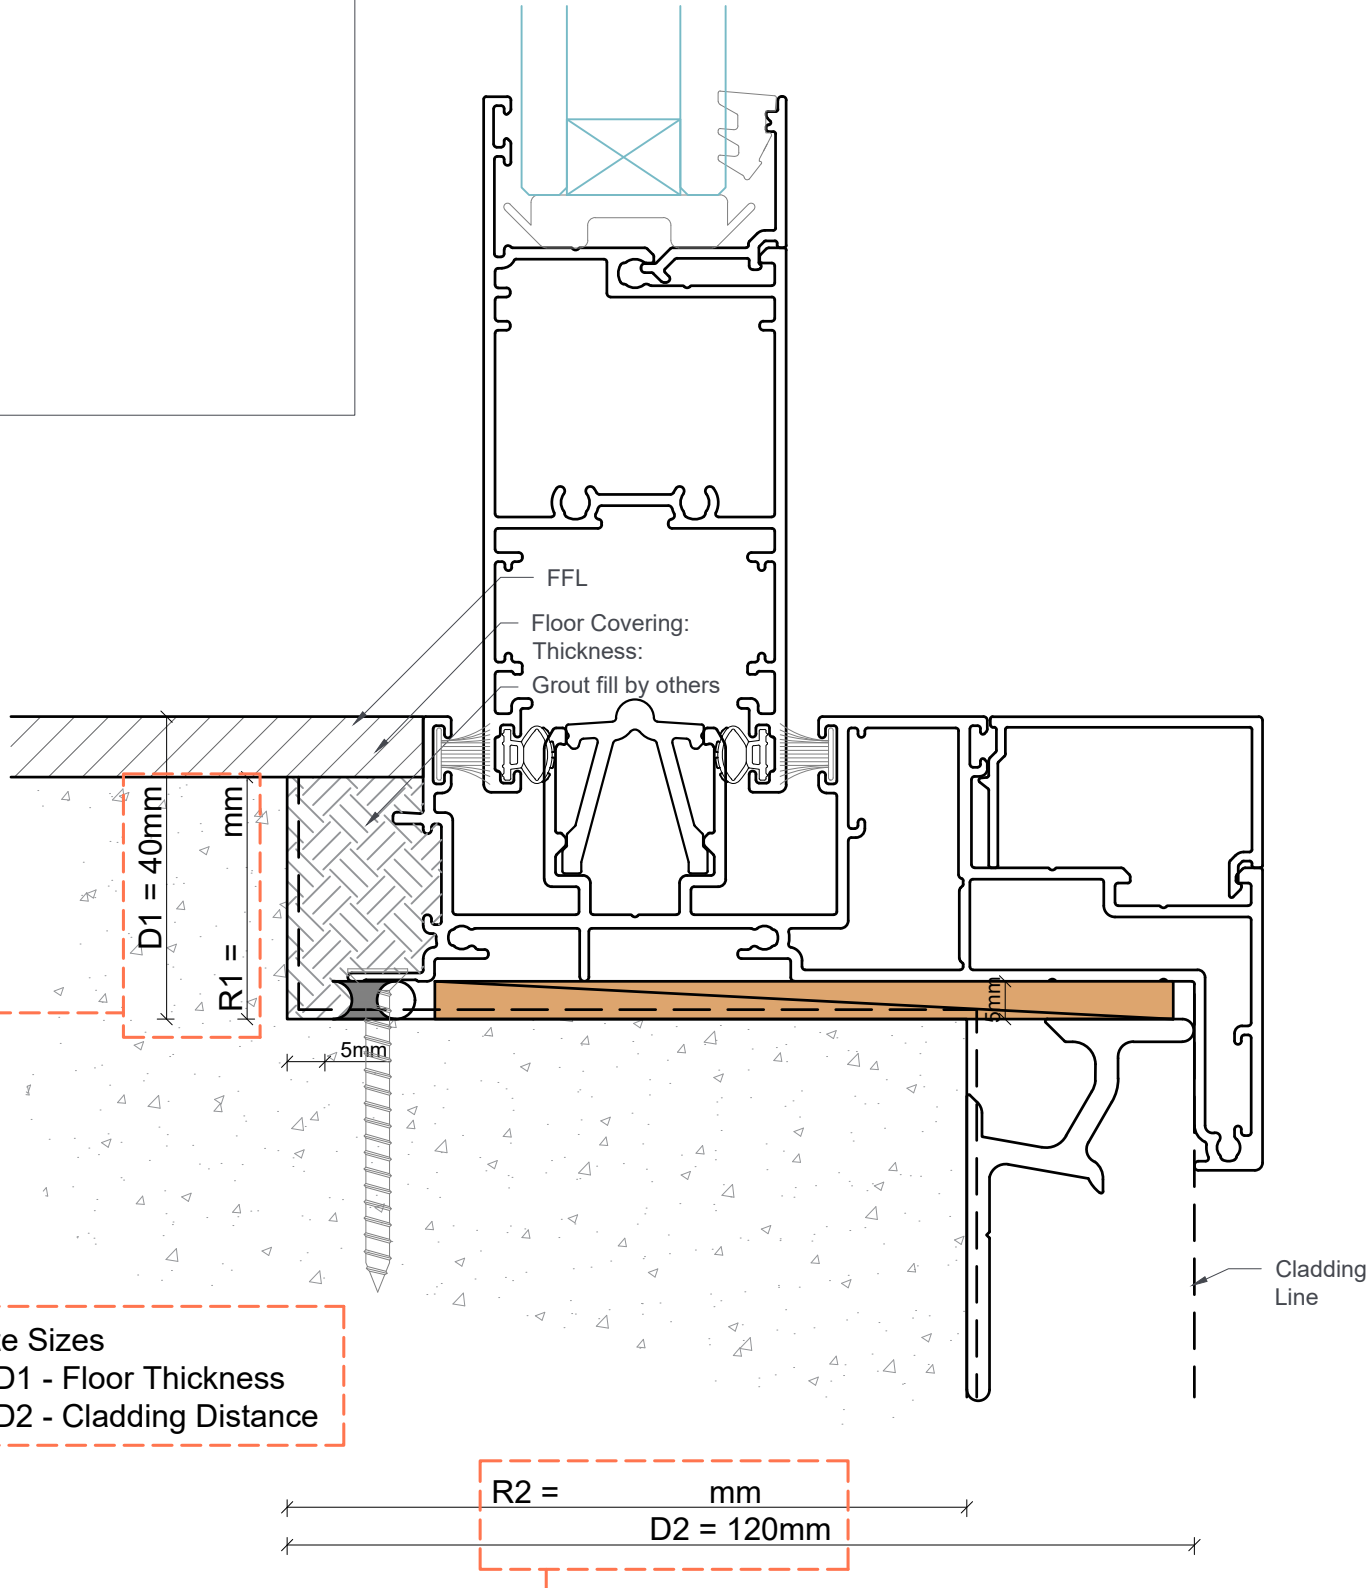

Version 00

Window Name/Location: _____

Scale 1:1

Drawn MS/RT

Notes:

Rebate Dimensions on Sliding Doors

Project Name: _____

Window Name/Location: _____

Version 00

Scale 1:1

Drawn MS/RT

Notes:

Rebate Dimensions on Stacker Doors

Project Name: _____

Window Name/Location: _____

Version 00