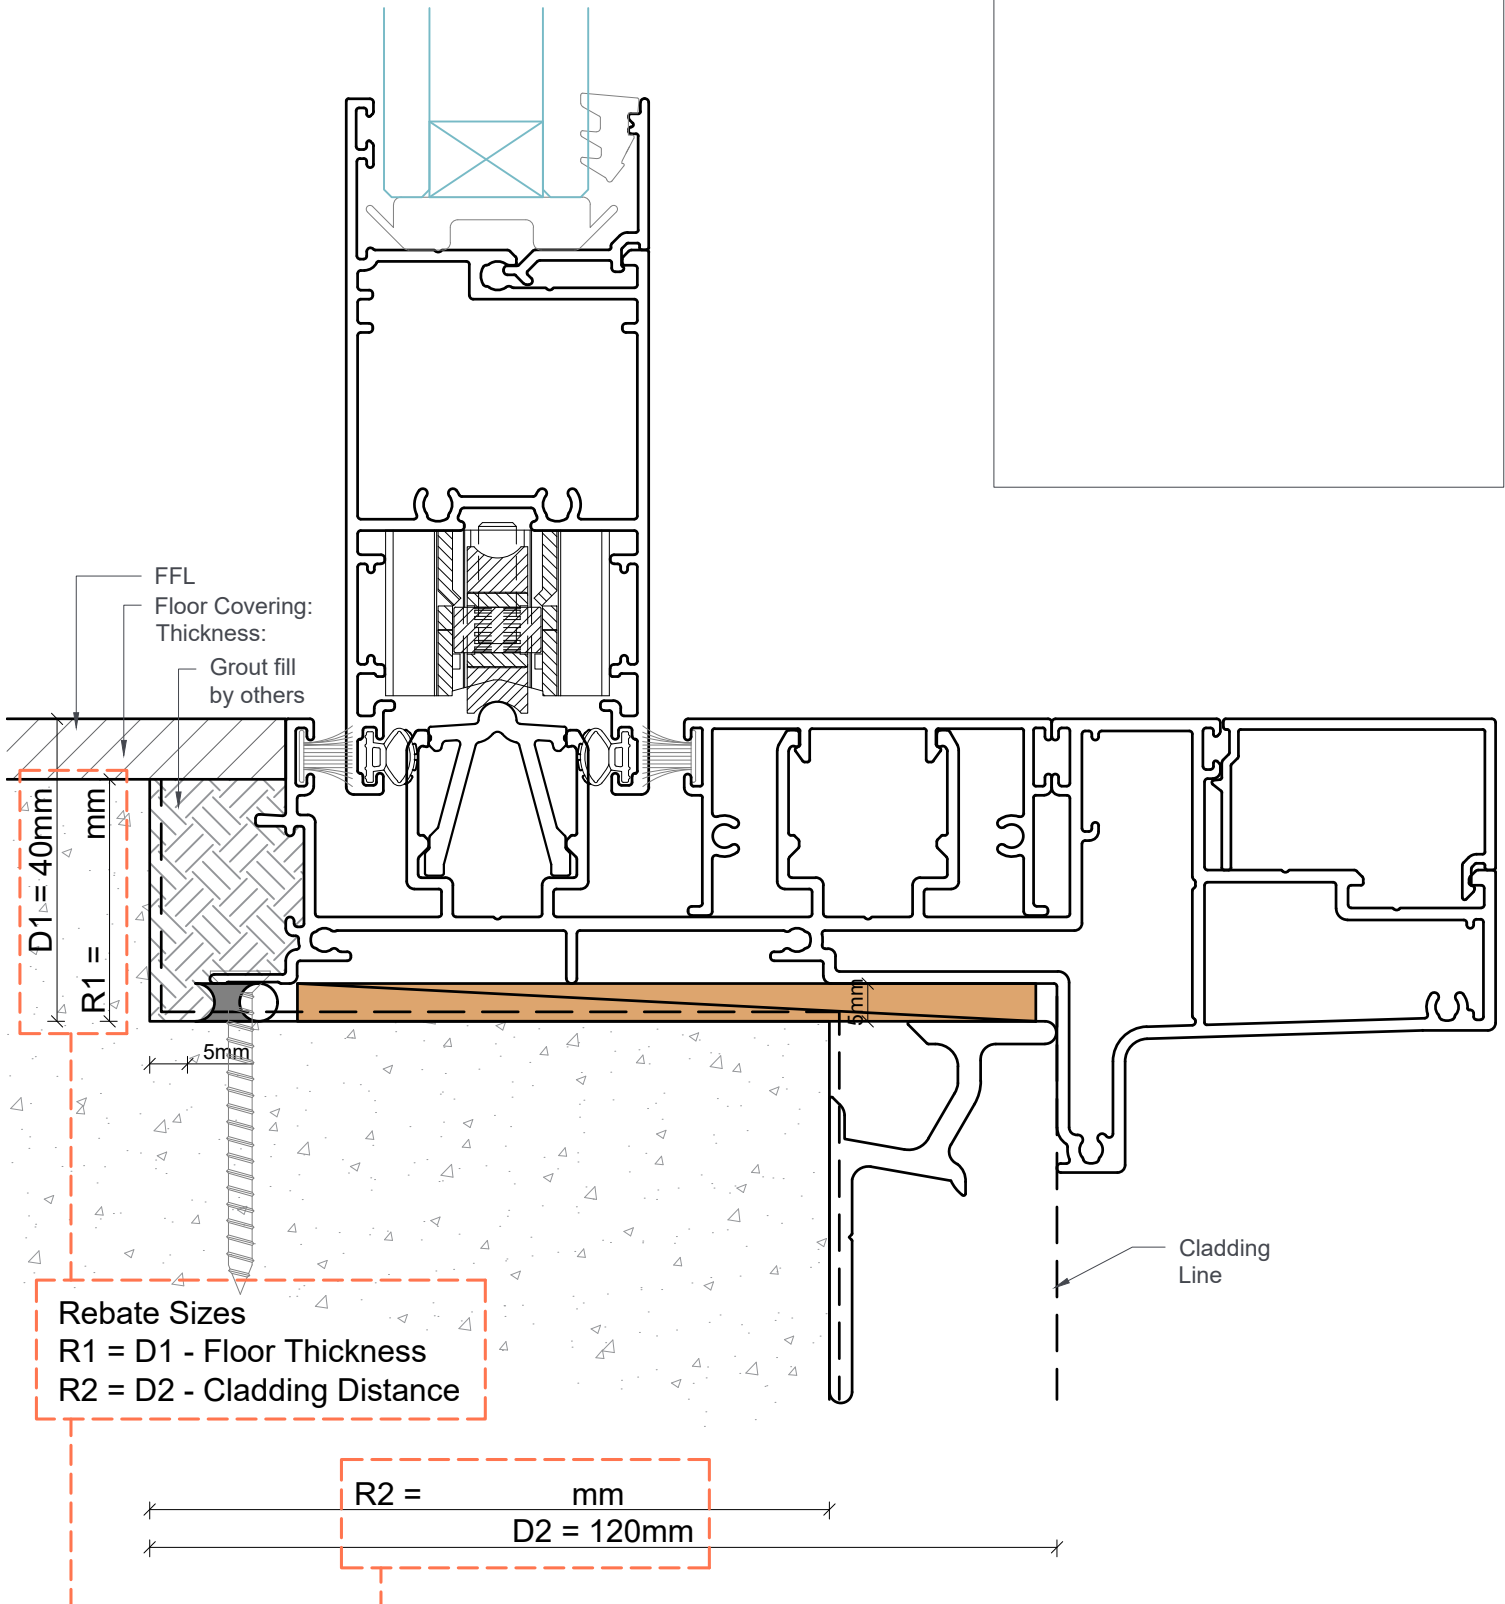

Rebate Dimensions on Stacker Doors

Project Name: _____

Window Name/Location: _____

Version 00

Scale 1:1

Drawn MS/RT

Notes: