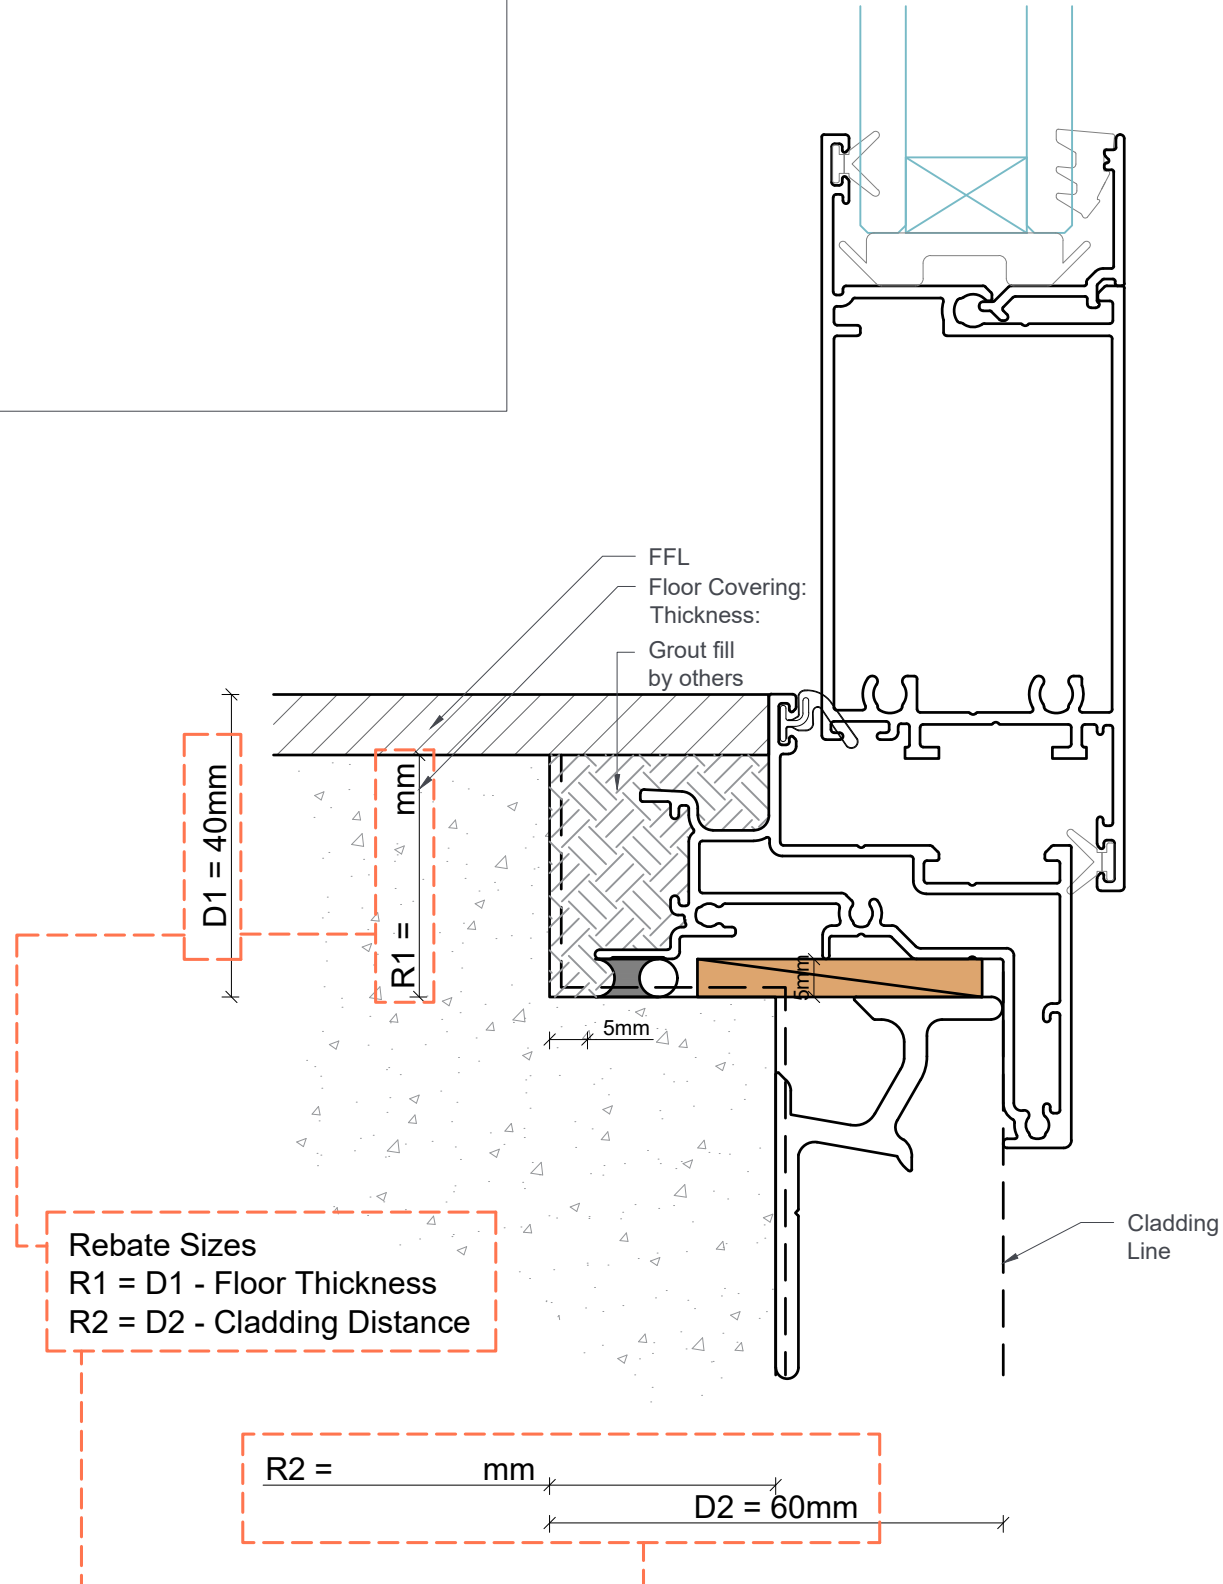

Notes:

Rebate Dimensions on Open Out Hinge Doors

Project Name: _____

Version 00

Window Name/Location: _____

Scale 1:1

Drawn MS/RT

Notes:

Rebate Dimensions on Open Out Wide Hinge Doors

Project Name: _____

Version 00

Window Name/Location: _____

Scale 1:1

Drawn MS/RT

Notes:

Rebate Dimensions on Open In Hinge Doors

Project Name: _____

Version 00

Window Name/Location: _____

Scale 1:1

Drawn MS/RT

Notes:

Rebate Dimensions on Open In Wide Hinge Doors

Project Name: _____