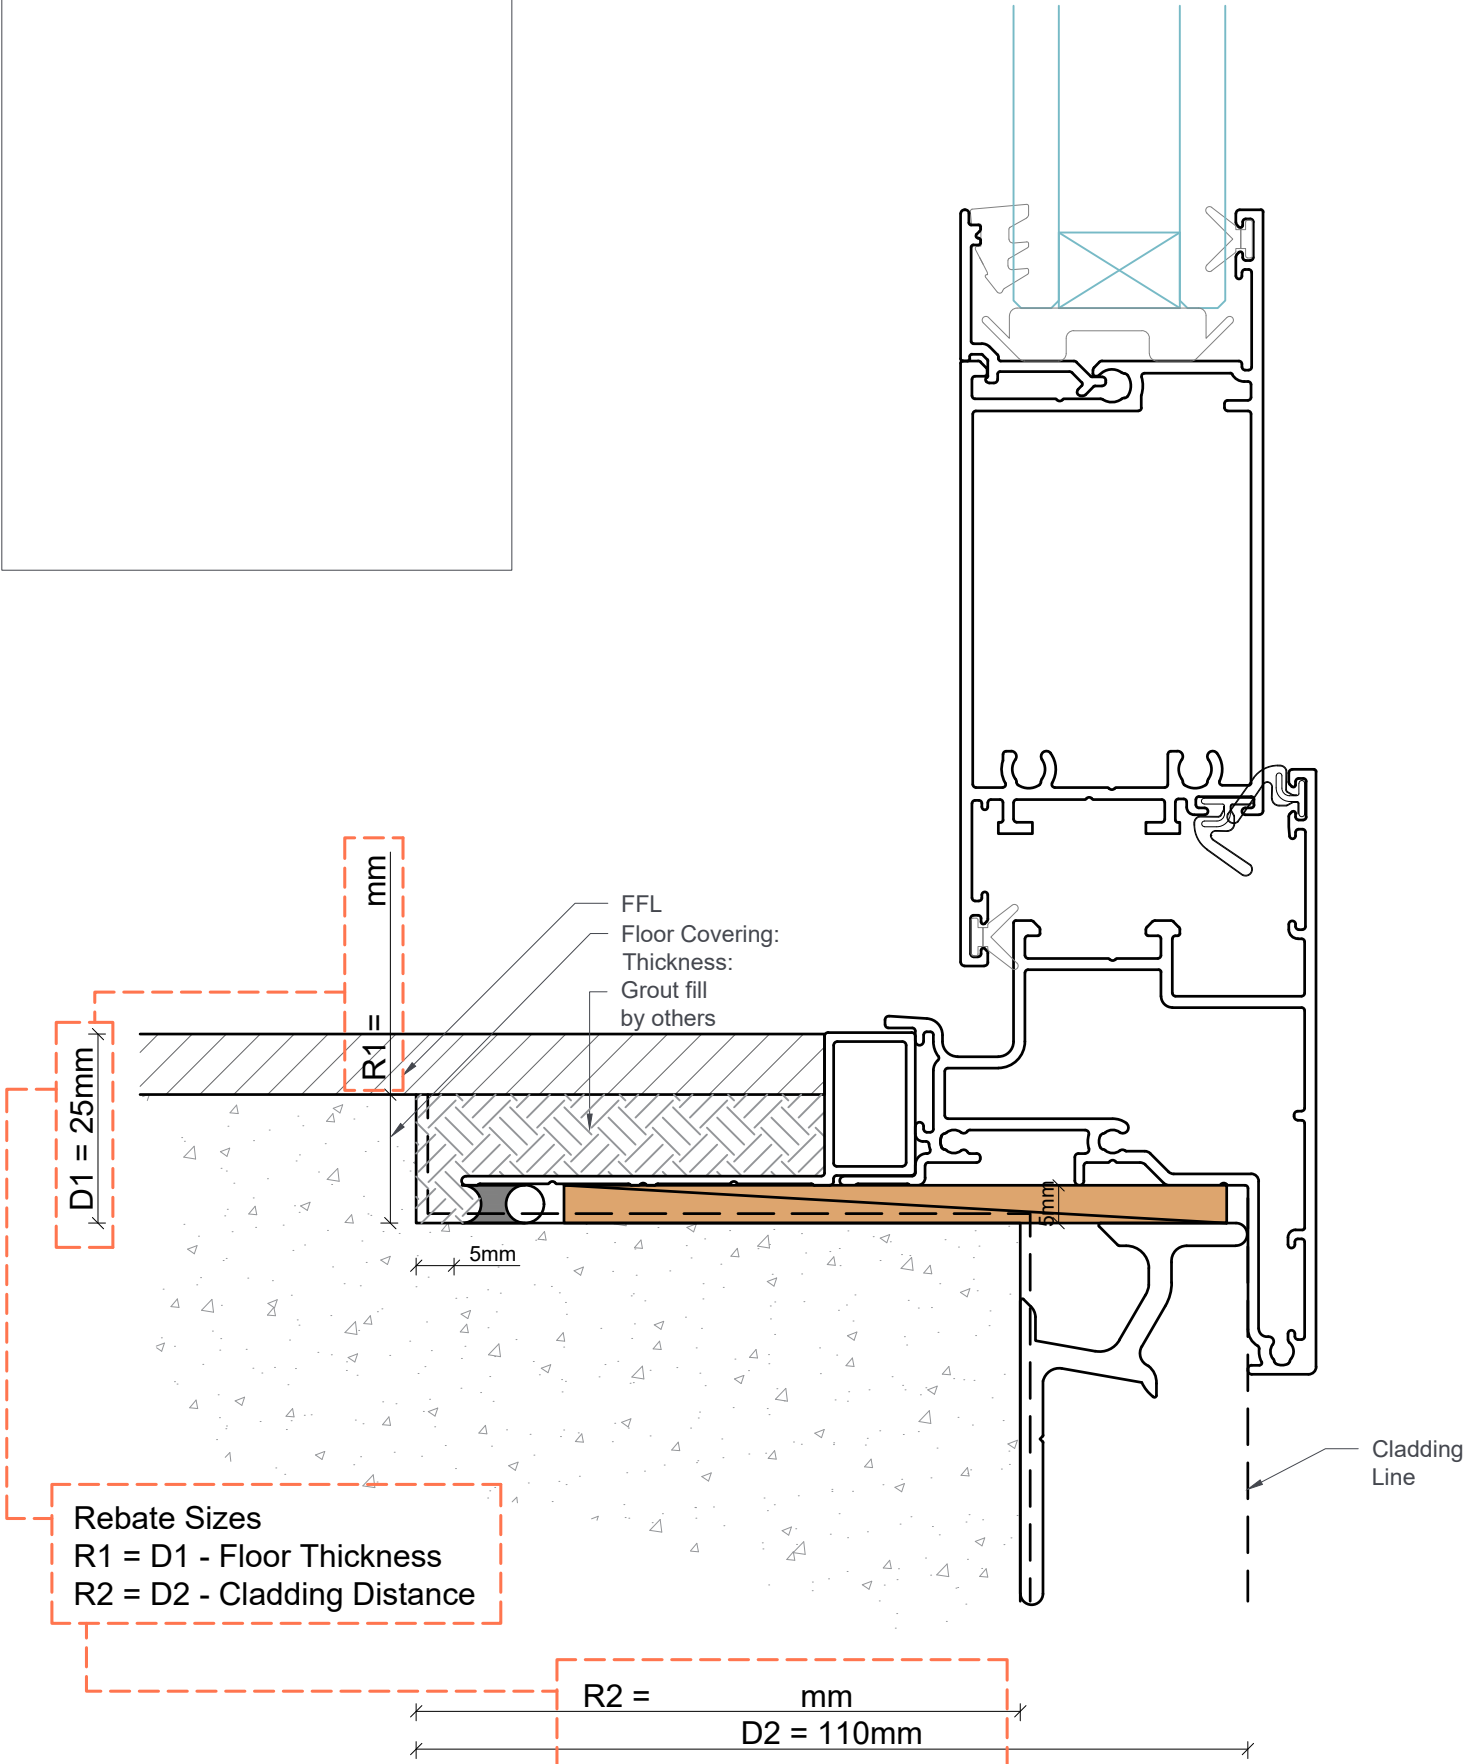

Project Name: _____

Version 00

Window Name/Location: _____

Scale 1:1

Drawn MS/RT

Notes:

Rebate Dimensions on Open In Wide Hinge Doors

Project Name: _____

Version 00

Window Name/Location: _____

Scale 1:1

Drawn MS/RT

Notes:

Rebate Dimensions on Sliding Doors

Project Name: _____

Window Name/Location: _____