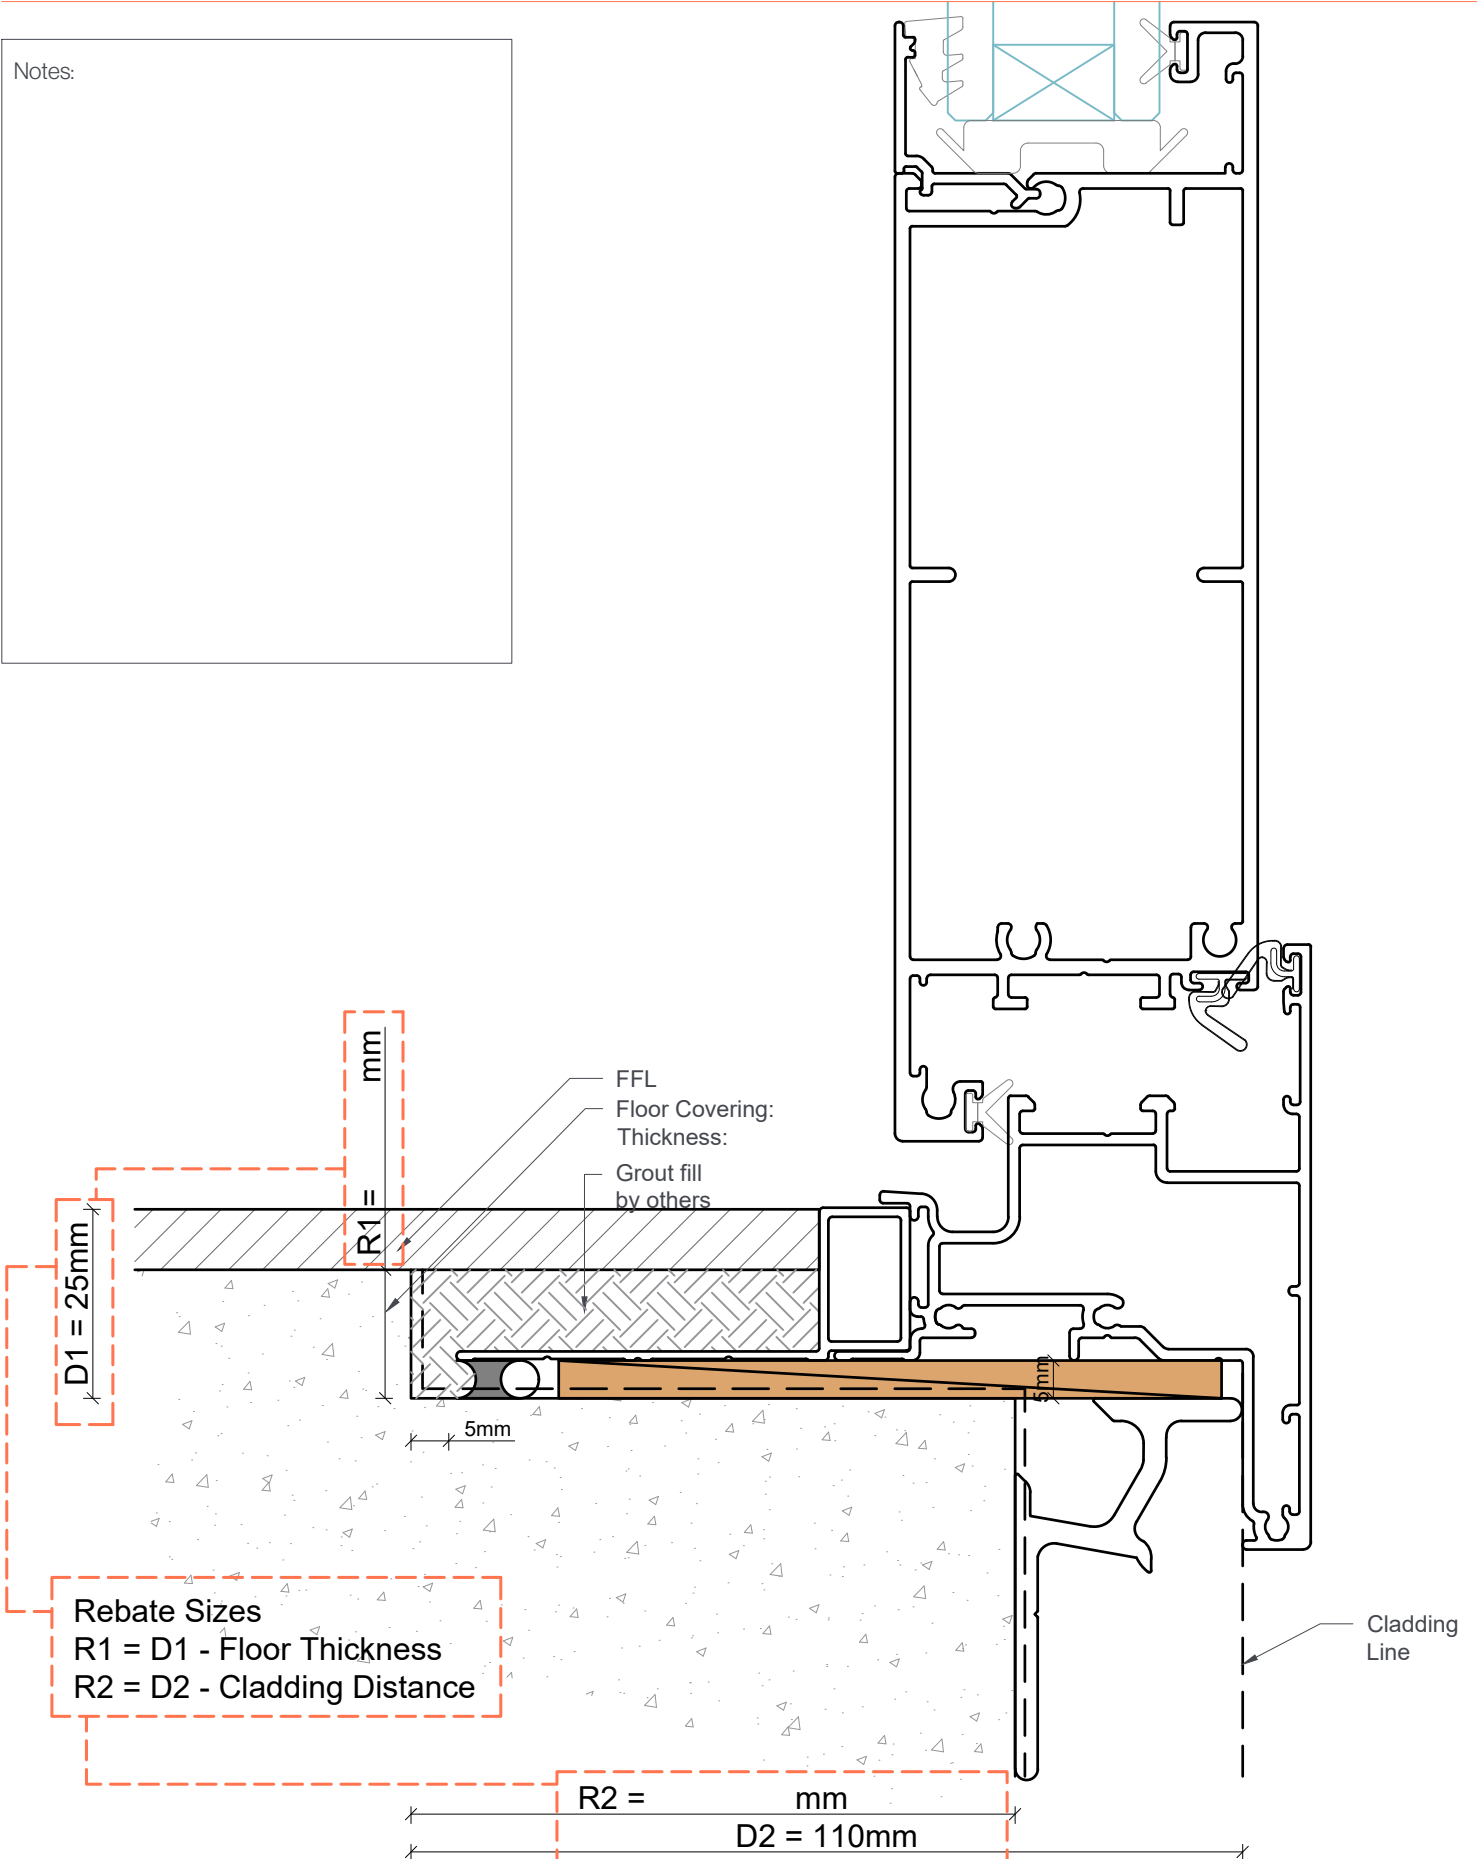

Project Name: _____

Version 00

Window Name/Location: _____

Scale 1:1

Drawn MS/RT

Notes:

Rebate Dimensions on Open In Wide Hinge Doors

Project Name: _____

Version 00

Window Name/Location: _____

Scale 1:1

Drawn MS/RT

Notes:

Rebate Dimensions on Sliding Doors

Project Name: _____

Window Name/Location: _____