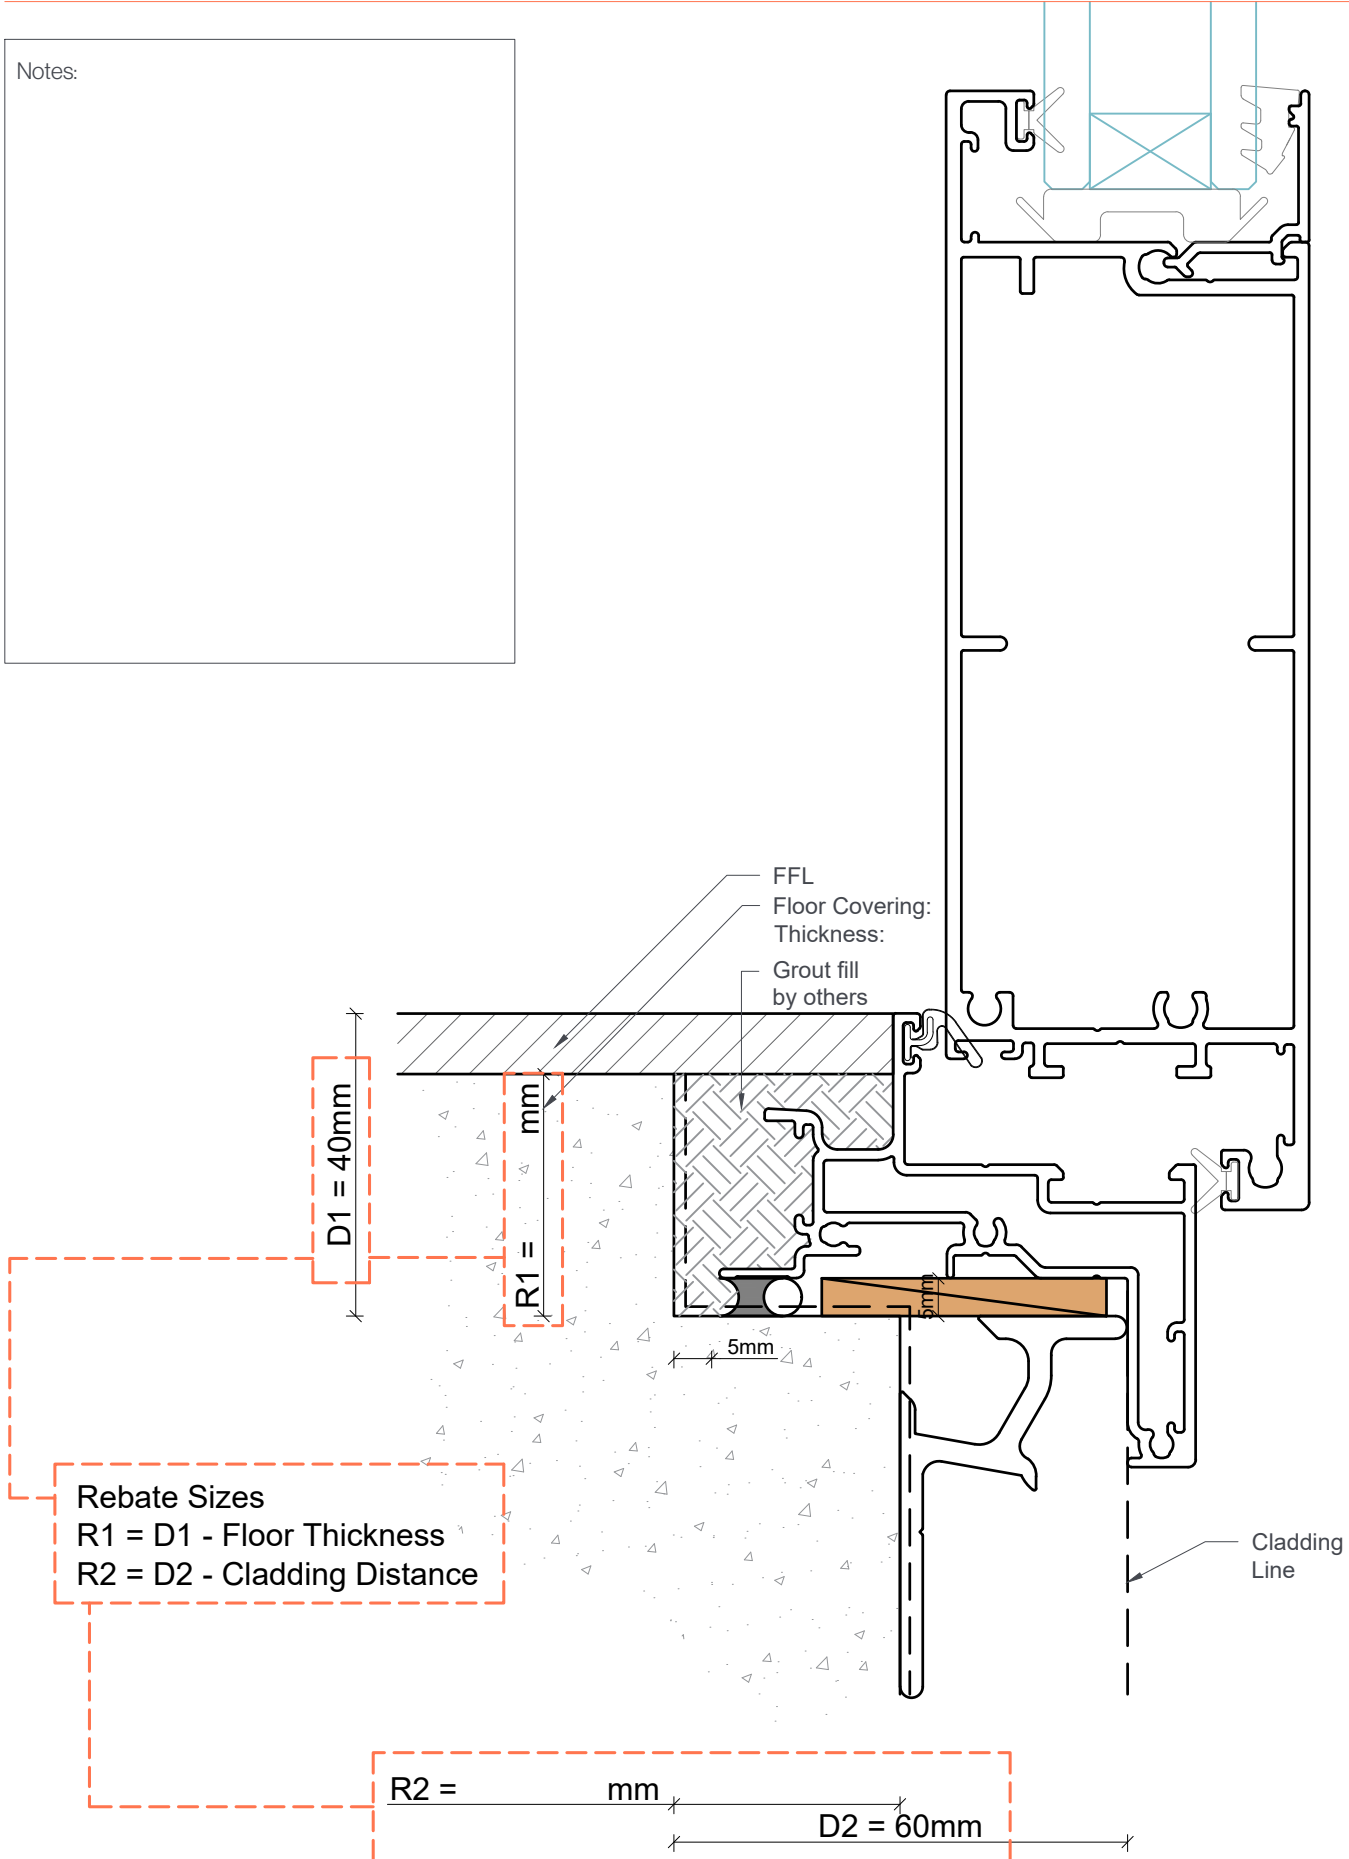

Rebate Dimensions on Open Out Wide Hinge Doors

Project Name: _____

Version 00

Window Name/Location: _____

Scale 1:1

Drawn MS/RT

Notes:

Rebate Dimensions on Open In Hinge Doors

Project Name: _____

Version 00

Window Name/Location: _____

Scale 1:1

Drawn MS/RT

Notes:

Rebate Dimensions on Open In Wide Hinge Doors

Project Name: _____