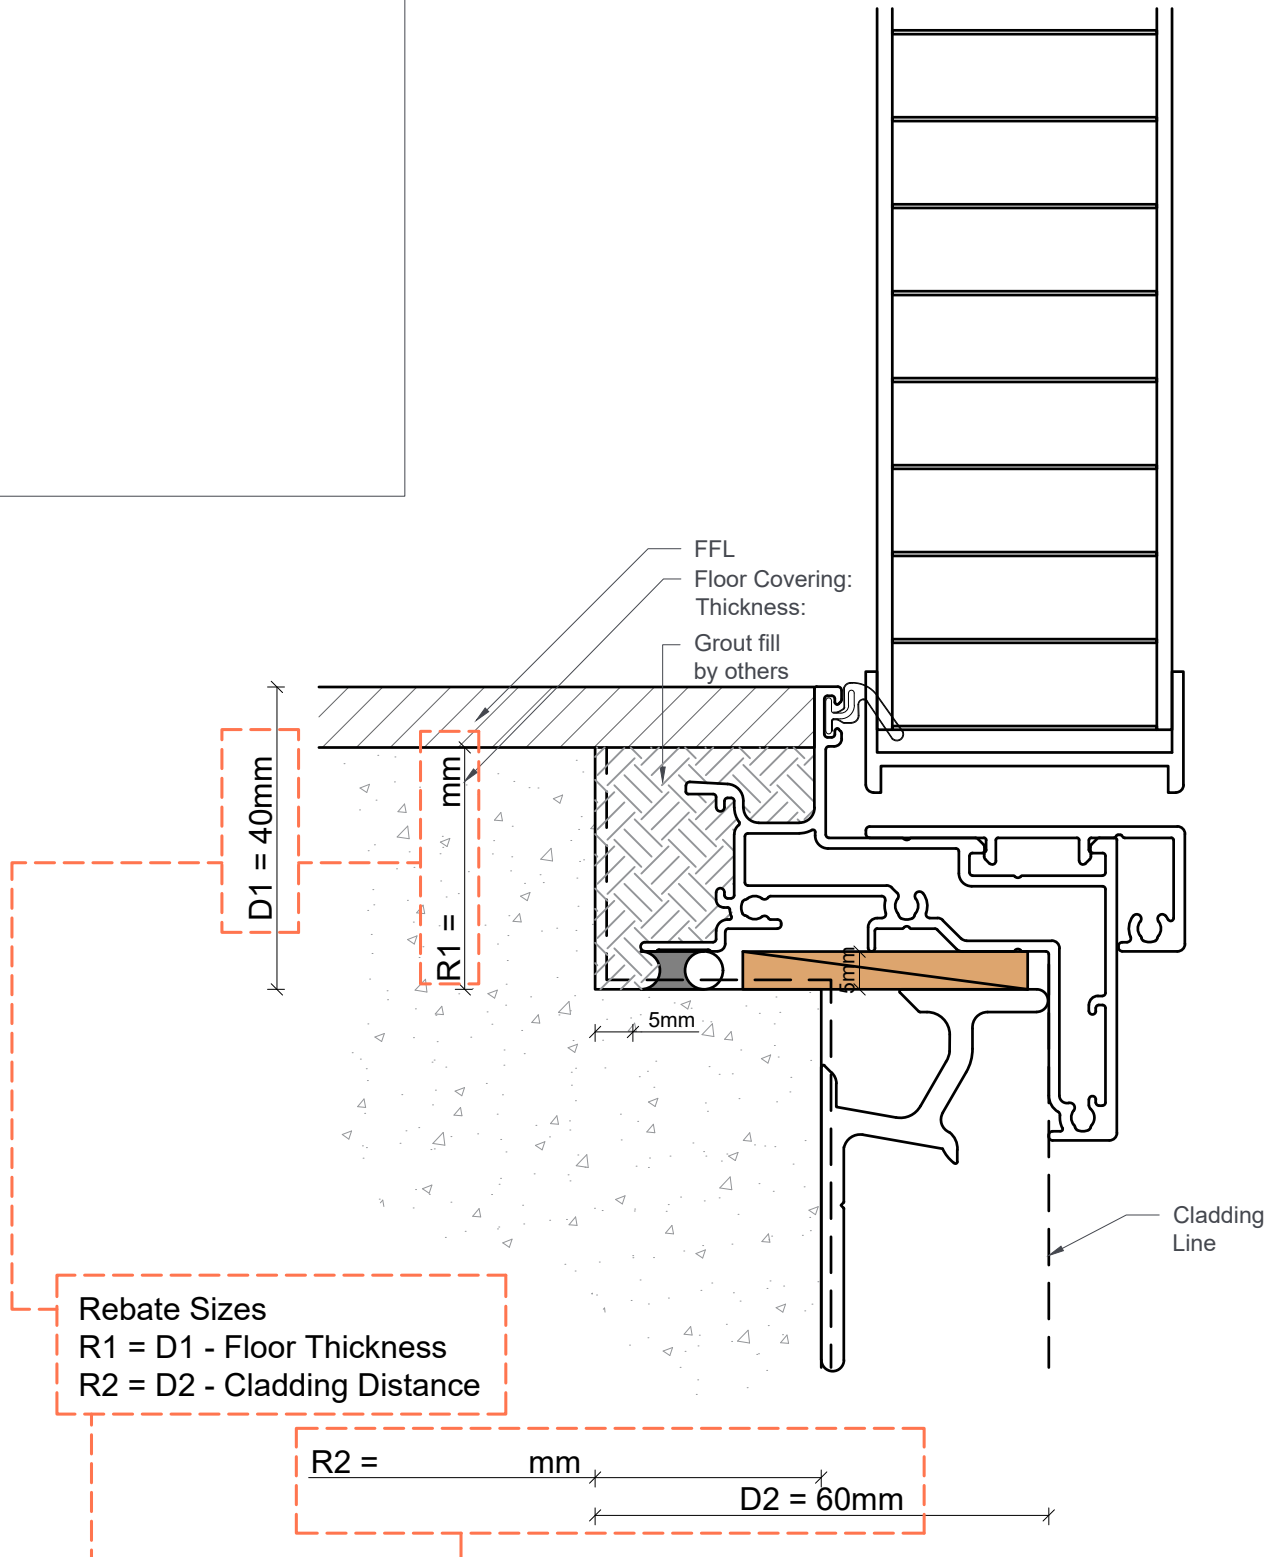

Notes:

Rebate Dimensions on Open Out Hinge Doors

Project Name: _____

Version 00

Window Name/Location: _____

Scale 1:1

Drawn MS/RT

Notes:

Rebate Dimensions on Open Out Wide Hinge Doors

Project Name: _____

Version 00

Window Name/Location: _____

Scale 1:1

Drawn MS/RT

Notes:

Rebate Dimensions on Open In Hinge Doors